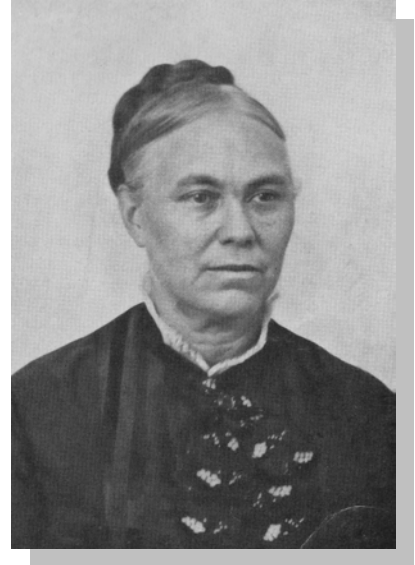

Descendants of John LAWSON

---

28. **Otis P. CLAY** was born on May 7, 1823 in Chester, Windsor, VT and died on November 14, 1880 at age 57.

Otis married **Henrietta SHELDON** on August 7, 1851. Henrietta was born on November 5, 1823 in Chester, Windsor, VT and died on November 3, 1906 in Chester, Windsor, VT at age 82.

The child from this marriage was:

- + 62 F i. **Lilla CLAY** was born on November 28, 1855 in Simonsville, Windsor, VT and died on February 28, 1908 in Allston, Suffolk, MA at age 52.

29. **James M. CLAY** was born on August 22, 1825 in Chester, Windsor, VT and died on June 20, 1901 at age 75.

James married **Charlotte T. ORCUTT**, daughter of **Leonard ORCUTT** and **Sally BREED**, on March 24, 1847. Charlotte was born on April 19, 1827 in Crown Point, Essex, NY.

Children from this marriage were:

- + 63 F i. **Emma CLAY** was born on October 17, 1848 and died on December 11, 1880 at age 32.
- + 64 M ii. **Cassius M. CLAY** was born on September 14, 1850 in Andover, Merrimack, NH.
- + 65 F iii. **Jennie E. CLAY** was born on January 12, 1855 in Pittsford, Rutland, VT.
- + 66 F iv. **Effie L. CLAY** was born on May 31, 1861 in Pittsford, Rutland, VT.

Charlotte T. Orcutt