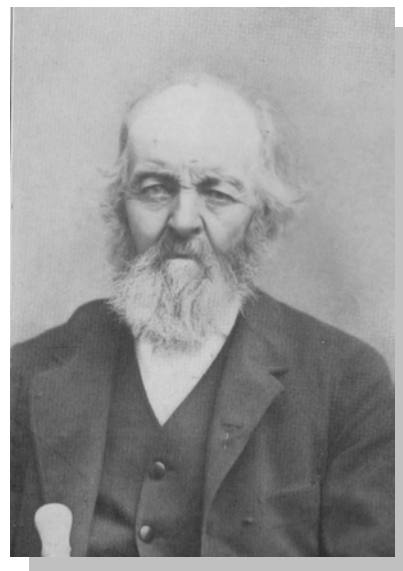

Sewall Clay

21. **Amanda CLAY** was born on May 20, 1809 in Chester, Windsor, VT and died in 1887 at age 78.

Fifth Generation

22. **Don Alonza CLAY** was born in 1816 in Chester, Rockingham, NH and died in 1888 at age 72.

Don married.

His children were:

- + 40 M i. **Don CLAY**.
- + 41 F ii. **Ada CLAY**.
- + 42 F iii. **Abbie CLAY**.

23. **Lucy CLAY** was born on October 12, 1818 in Chester, Rockingham, NH and died on August 20, 1905 at age 86.